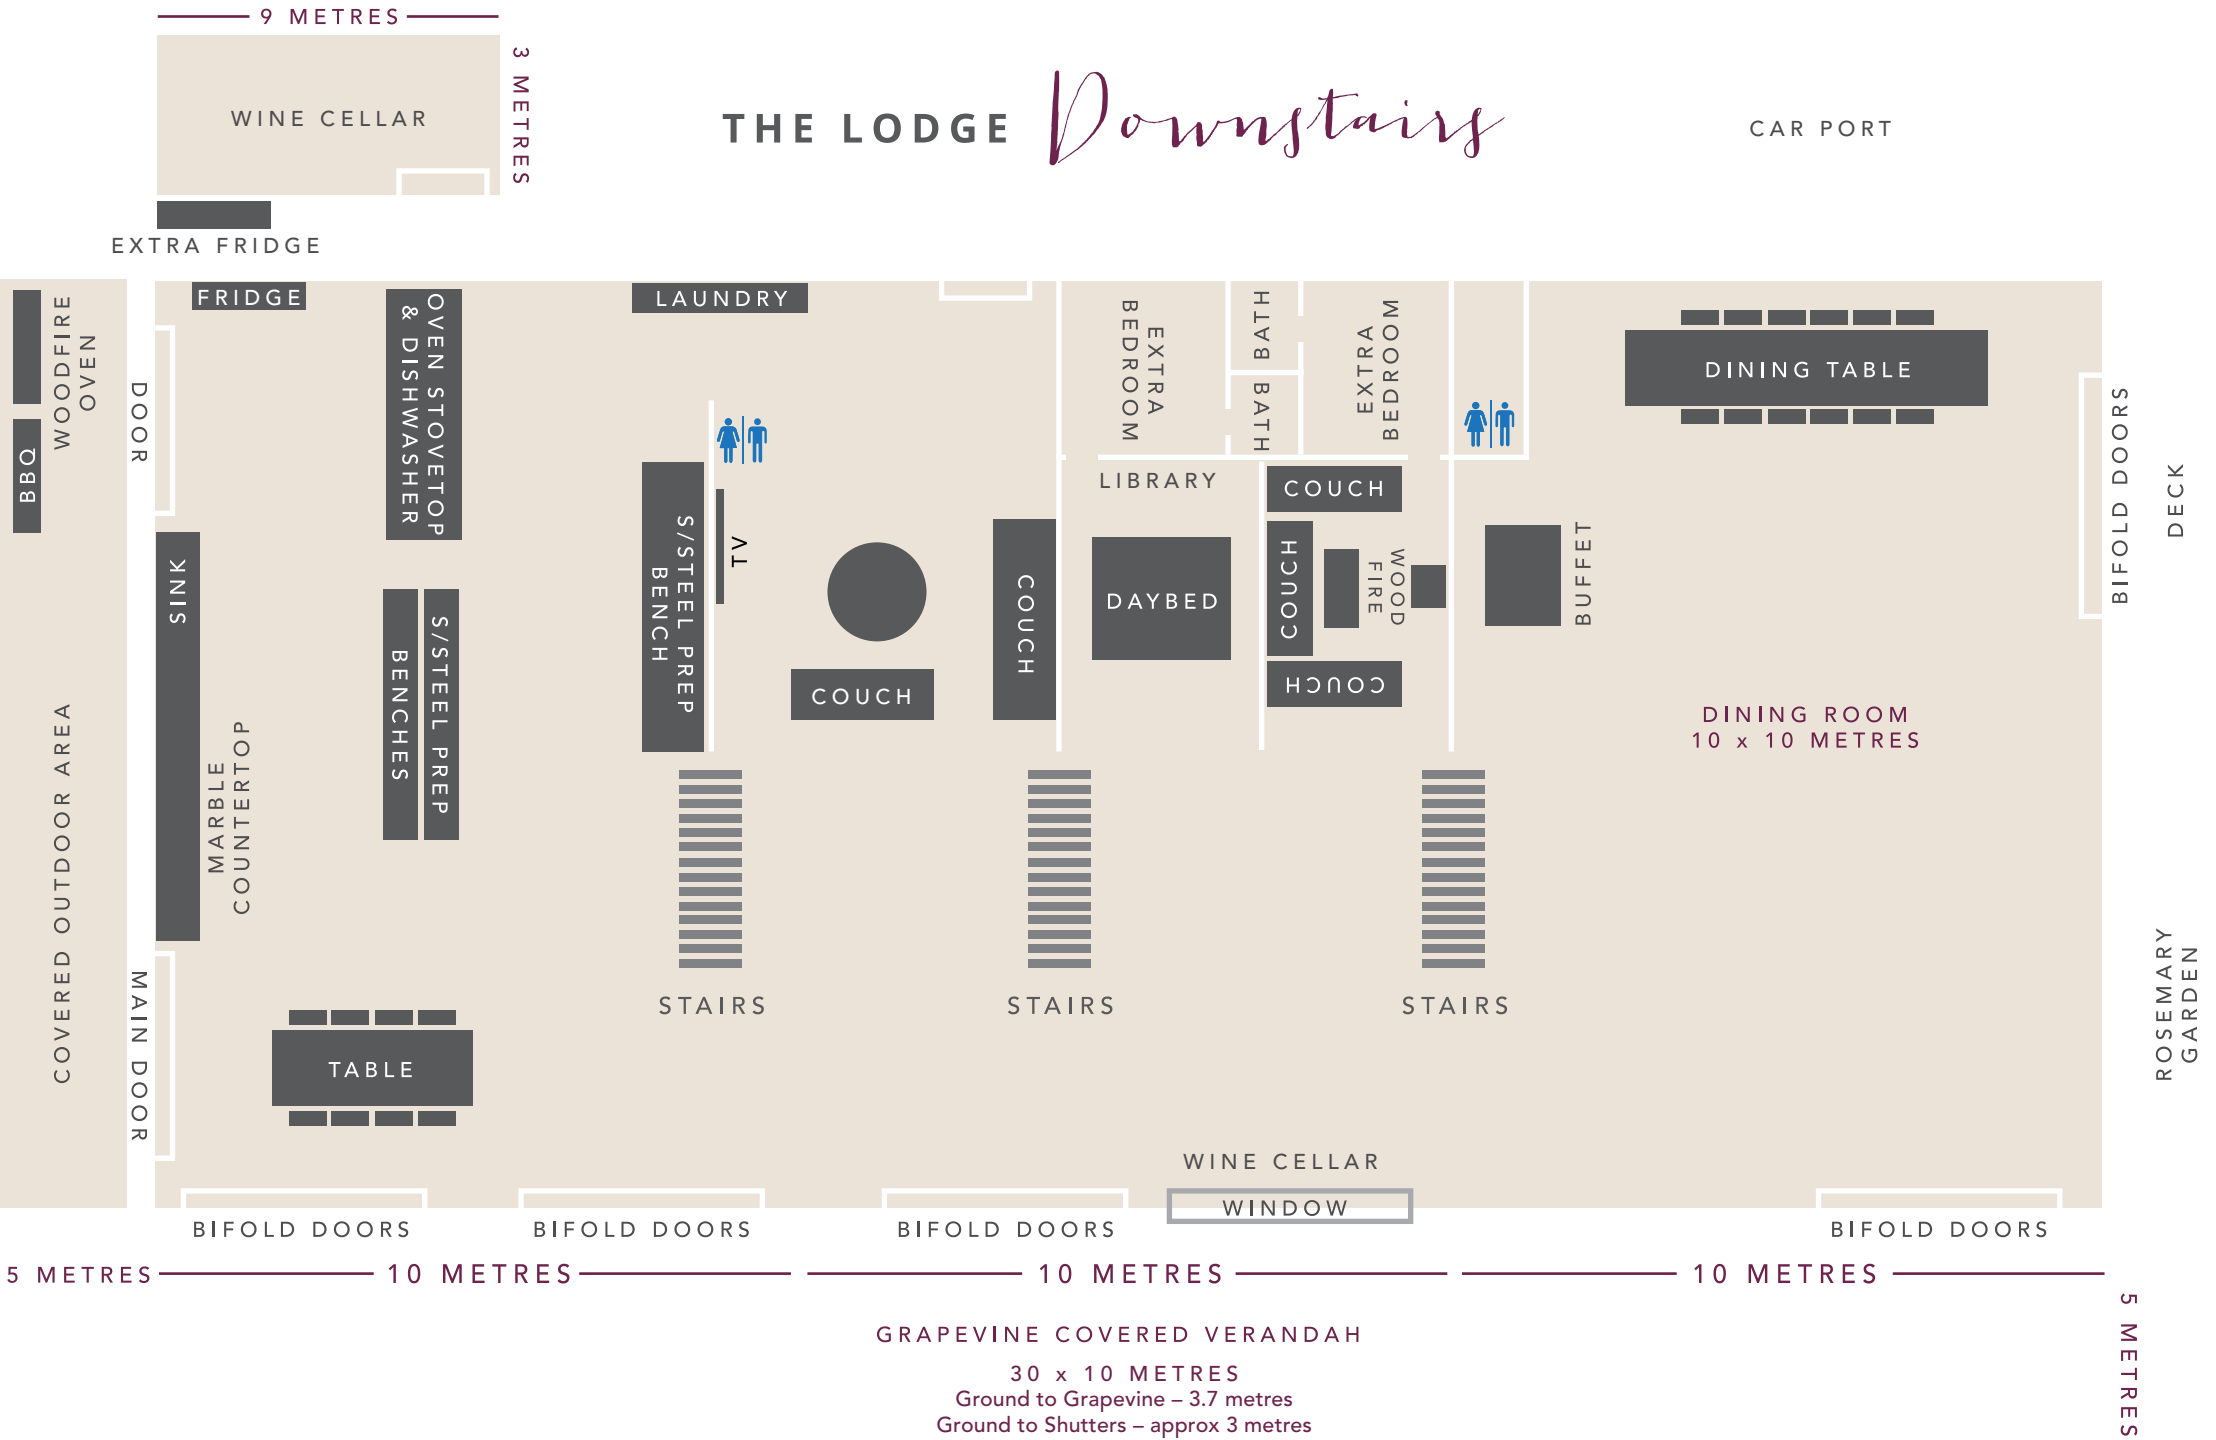

THE LODGE *Upstairs*

— 5 METRES —

10 METRES

1

2

3

4

5

6

THE LODGE *Downstairs*

CAR PORT

GRASS

Gazebo

14 METRES

14 METRES

ABULENT
ACCESSIBLE
TOILET
AVAILABLE IN
TRUFFLE SHED

OPEN FRONT
(WITH CLEAR BLINDS FOR WET WEATHER - CAN BE ROLLED UP OR DOWN)