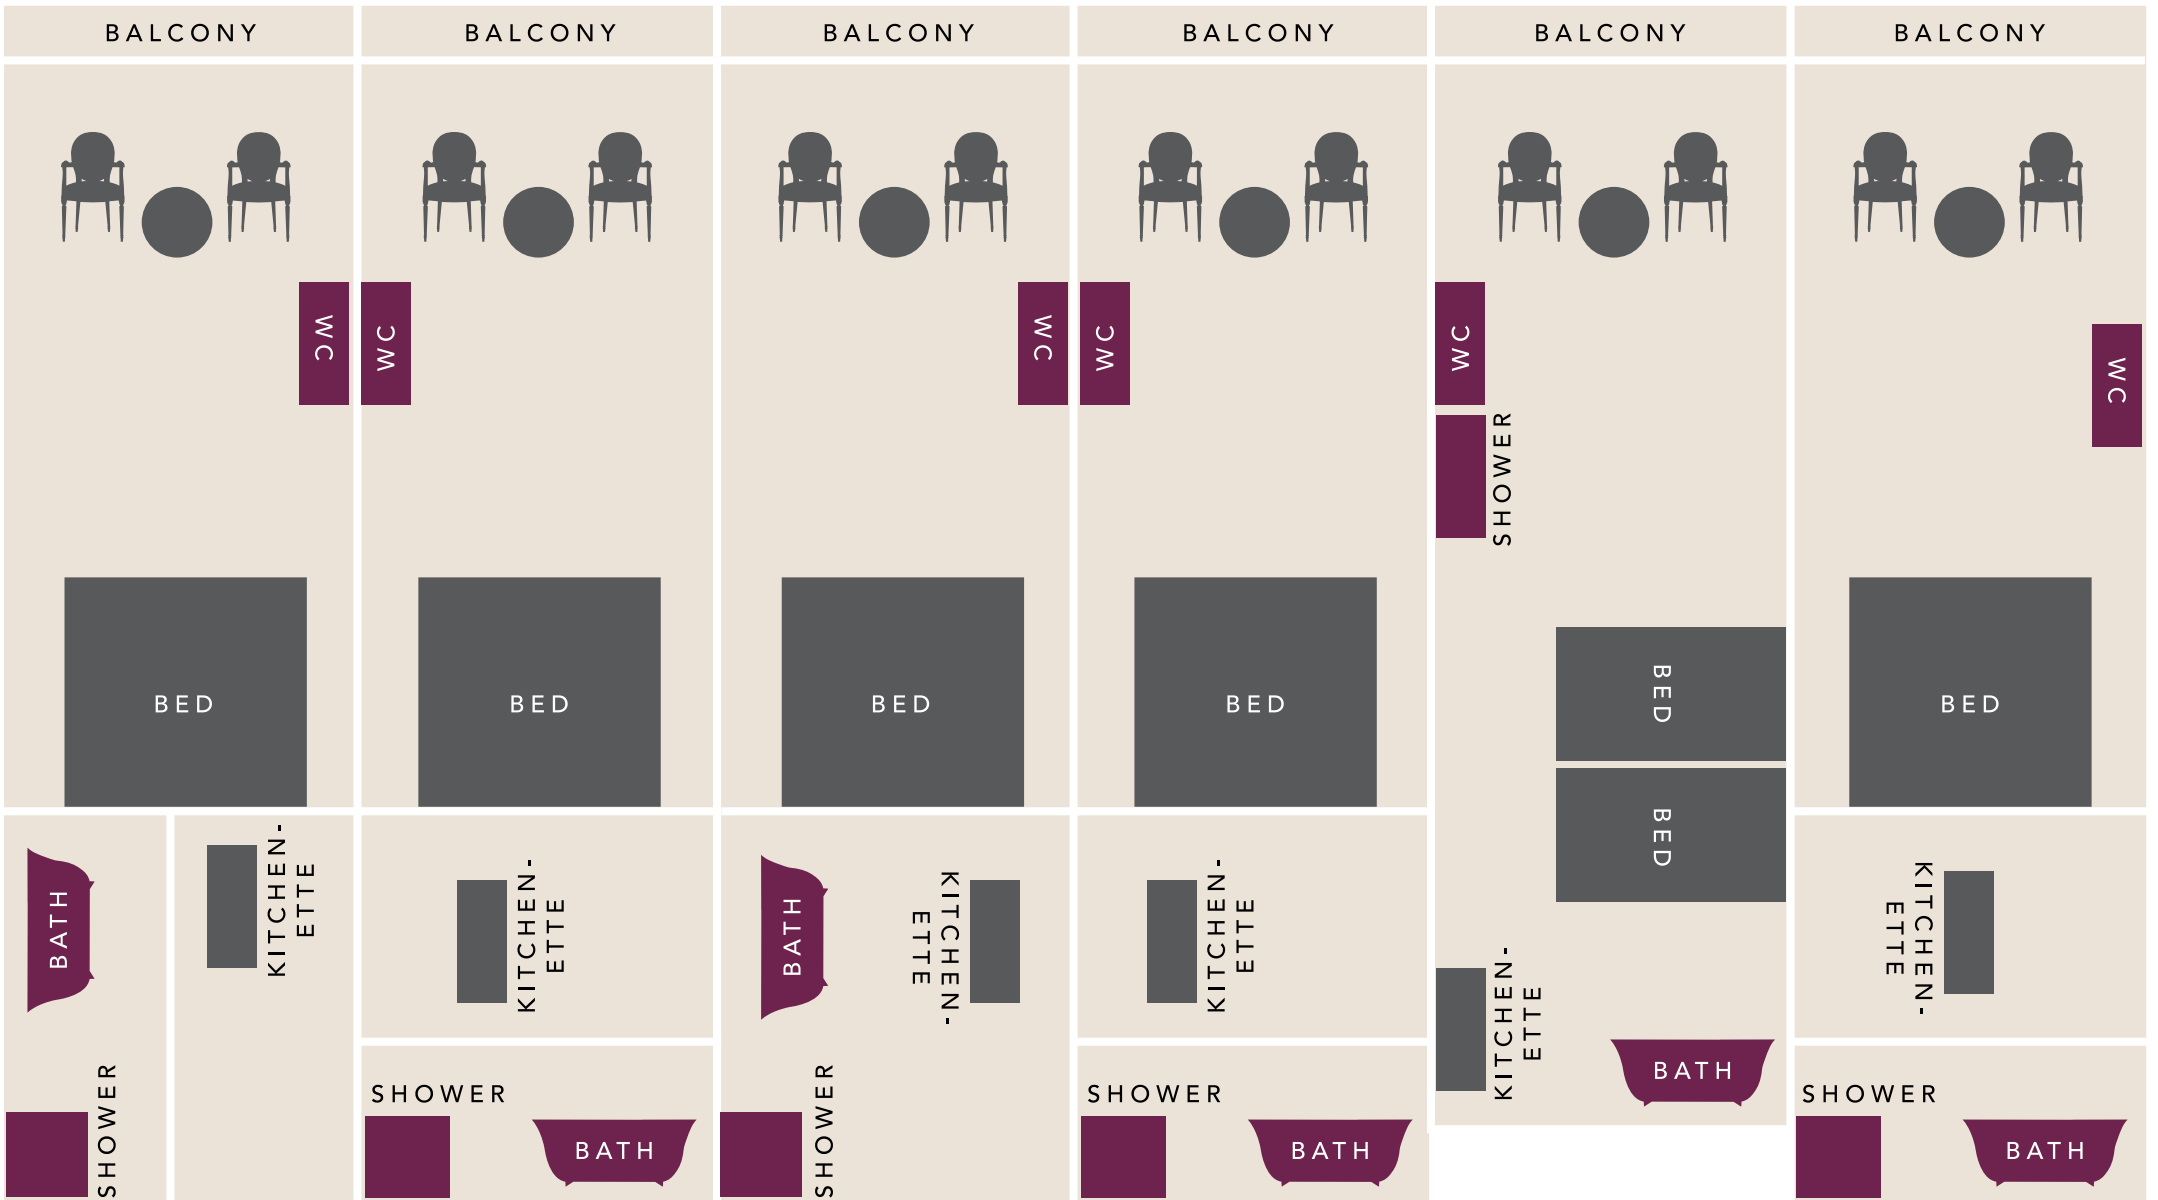

THE LODGE *Upstairs*

— 5 METRES —

10 METRES

1

2

3

4

5

6

THE LODGE *Downstairs*

CAR PORT

GRASS

Gazebo

14 METRES

14 METRES

ABULENT
ACCESSIBLE
TOILET
AVAILABLE IN
TRUFFLE SHED

OPEN FRONT
(WITH CLEAR BLINDS FOR WET WEATHER - CAN BE ROLLED UP OR DOWN)